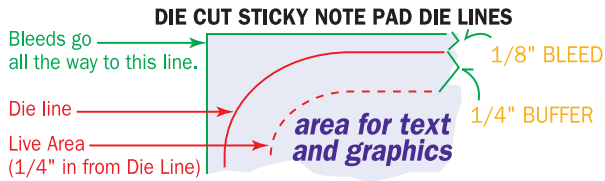

Artwork Template

Item: SND3A25, SND3A50, SND3A100

Size: 2.747" wide x 2.746" high

Imprint Area: 2.616" wide x 2.646" high

Shape: ARROW

Stock Art: ARROW & RECLCLING

STOCK IMPRINT COLORS

RED	ORANGE	LIGHT ORANGE	YELLOW
LIME	GREEN	FOREST GREEN	TEAL
PURPLE	PLUM	BURGUNDY	MAGENTA
CYAN	BLUE	ROYAL	NAVY
BROWN	WARM GRAY	BLACK	

Colors appear differently on computer monitors & personal laser printers than they will on the final product. **Please request a color proof whenever colors are critical.**

FLOOD COATS - 10% to 30% tints are recommended.

PHANTOMS - 6% - 10% tints work best in most situations. Please note that text often becomes illegible when printed as a phantom.

Stock Art: Arrow

ADHESIVE EDGE

Stock Art: Recycling

ADHESIVE EDGE