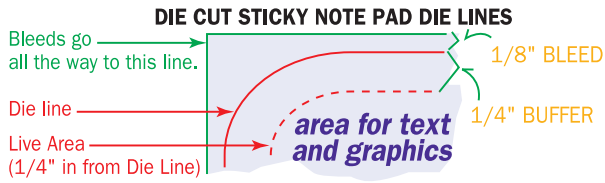

# Artwork Template

Item: SND3A25, SND3A50, SND3A100

Size: 2.729" wide x 2.758" high

Imprint Area: 2.296" wide x 2.369" high

Shape: BELL

Stock Art: BELL

## STOCK IMPRINT COLORS

RED	ORANGE	LIGHT ORANGE	YELLOW
LIME	GREEN	FOREST GREEN	TEAL
PURPLE	PLUM	BURGUNDY	MAGENTA
CYAN	BLUE	ROYAL	NAVY
BROWN	WARM GRAY	BLACK	

Colors appear differently on computer monitors & personal laser printers than they will on the final product. **Please request a color proof whenever colors are critical.**

FLOOD COATS - 10% to 30% tints are recommended.

PHANTOMS - 6% - 10% tints work best in most situations. Please note that text often becomes illegible when printed as a phantom.