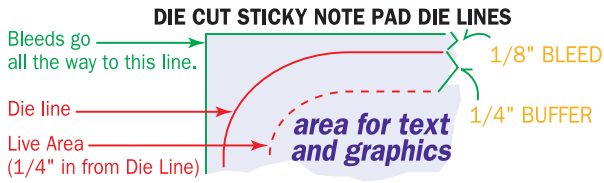

Artwork Template

Item: SND3A25, SND3A50, SND3A100

Size: 2.75" diameter

Imprint Area: 2.25" diameter

Shape: CIRCLE

Stock Art: BASKETBALL

STOCK IMPRINT COLORS

RED	ORANGE	LIGHT ORANGE	YELLOW
LIME	GREEN	FOREST GREEN	TEAL
PURPLE	PLUM	BURGUNDY	MAGENTA
CYAN	BLUE	ROYAL	NAVY
BROWN	WARM GRAY	BLACK	

Colors appear differently on computer monitors & personal laser printers than they will on the final product. **Please request a color proof whenever colors are critical.**

FLOOD COATS - 10% to 30% tints are recommended.