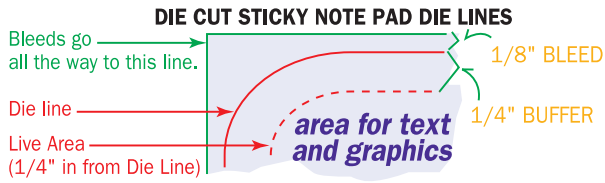

# Artwork Template

Item: SND3A25, SND3A50, SND3A100

Size: 2.75" diameter

Imprint Area: 2.25" diameter

Shape: CIRCLE

Stock Art: GLOBE

## STOCK IMPRINT COLORS

RED	ORANGE	LIGHT ORANGE	YELLOW
LIME	GREEN	FOREST GREEN	TEAL
PURPLE	PLUM	BURGUNDY	MAGENTA
CYAN	BLUE	ROYAL	NAVY
BROWN	WARM GRAY	BLACK	

Colors appear differently on computer monitors & personal laser printers than they will on the final product. **Please request a color proof whenever colors are critical.**

FLOOD COATS - 10% to 30% tints are recommended.

PHANTOMS - 6% - 10% tints work best in most situations. Please note that text often becomes illegible when printed as a phantom.