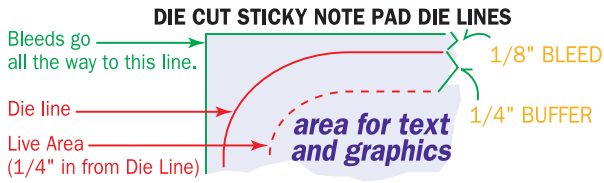

Artwork Template

Item: SND3A25, SND3A50, SND3A100

Size: 2.75" diameter

Imprint Area: 2.25" diameter

Shape: CIRCLE

Stock Art: GOLF BALL

STOCK IMPRINT COLORS

RED	ORANGE	LIGHT ORANGE	YELLOW
LIME	GREEN	FOREST GREEN	TEAL
PURPLE	PLUM	BURGUNDY	MAGENTA
CYAN	BLUE	ROYAL	NAVY
BROWN	WARM GRAY	BLACK	

Colors appear differently on computer monitors & personal laser printers than they will on the final product. **Please request a color proof whenever colors are critical.**

FLOOD COATS - 10% to 30% tints are recommended.