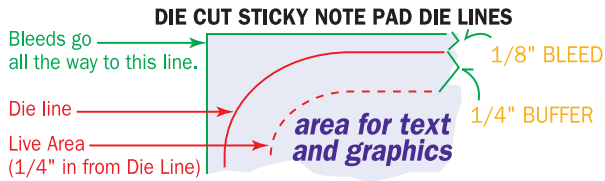

Artwork Template

Item: SND3A25, SND3A50, SND3A100

Size: 2.75" diameter

Imprint Area: 2.25" diameter

Shape: CIRCLE

Stock Art: LIME

STOCK IMPRINT COLORS

RED	ORANGE	LIGHT ORANGE	YELLOW
LIME	GREEN	FOREST GREEN	TEAL
PURPLE	PLUM	BURGUNDY	MAGENTA
CYAN	BLUE	ROYAL	NAVY
BROWN	WARM GRAY	BLACK	

Colors appear differently on computer monitors & personal laser printers than they will on the final product. **Please request a color proof whenever colors are critical.**

FLOOD COATS - 10% to 30% tints are recommended.