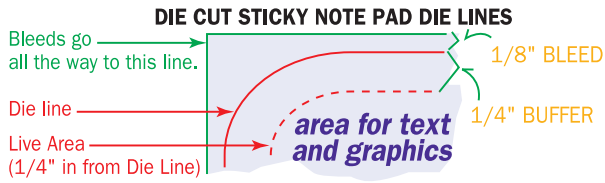

Artwork Template

Item: SND3A25, SND3A50, SND3A100

Size: 2.75" diameter

Imprint Area: 2.25" diameter

Shape: CIRCLE

Stock Art: NO SIGN ART

STOCK IMPRINT COLORS

RED	ORANGE	LIGHT ORANGE	YELLOW
LIME	GREEN	FOREST GREEN	TEAL
PURPLE	PLUM	BURGUNDY	MAGENTA
CYAN	BLUE	ROYAL	NAVY
BROWN	WARM GRAY	BLACK	

Colors appear differently on computer monitors & personal laser printers than they will on the final product. **Please request a color proof whenever colors are critical.**

FLOOD COATS - 10% to 30% tints are recommended.