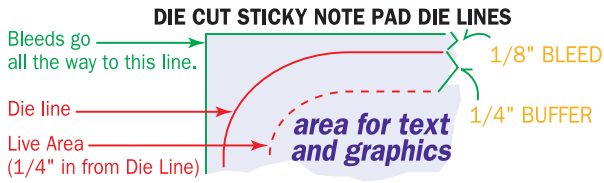

Artwork Template

Item: SND3A25, SND3A50, SND3A100

Size: 2.75" diameter

Imprint Area: 2.25" diameter

Shape: CIRCLE

Stock Art: ORANGE

STOCK IMPRINT COLORS

RED	ORANGE	LIGHT ORANGE	YELLOW
LIME	GREEN	FOREST GREEN	TEAL
PURPLE	PLUM	BURGUNDY	MAGENTA
CYAN	BLUE	ROYAL	NAVY
BROWN	WARM GRAY	BLACK	

Colors appear differently on computer monitors & personal laser printers than they will on the final product. **Please request a color proof whenever colors are critical.**

FLOOD COATS - 10% to 30% tints are recommended.