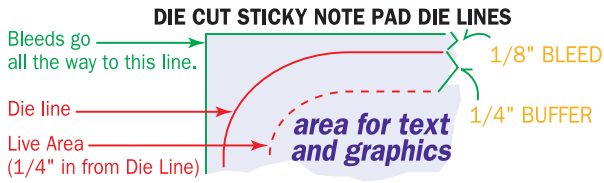

Artwork Template

Item: SND3A25, SND3A50, SND3A100

Size: 2.75" diameter

Imprint Area: 2.25" diameter

Shape: CIRCLE

Stock Art: SOCCER BALL

STOCK IMPRINT COLORS

RED	ORANGE	LIGHT ORANGE	YELLOW
LIME	GREEN	FOREST GREEN	TEAL
PURPLE	PLUM	BURGUNDY	MAGENTA
CYAN	BLUE	ROYAL	NAVY
BROWN	WARM GRAY	BLACK	

Colors appear differently on computer monitors & personal laser printers than they will on the final product. **Please request a color proof whenever colors are critical.**

FLOOD COATS - 10% to 30% tints are recommended.