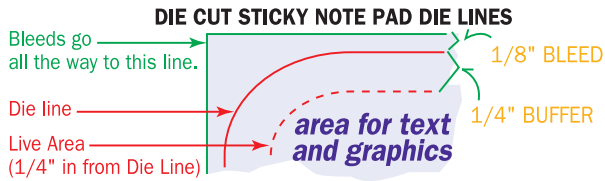

# Artwork Template

Item: SND3A25, SND3A50, SND3A100  
 Size: 2.75" diameter  
 Imprint Area: 2.25" diameter  
 Shape: CIRCLE  
 Stock Art: TENNIS BALL

## STOCK IMPRINT COLORS

RED	ORANGE	LIGHT ORANGE	YELLOW
LIME	GREEN	FOREST GREEN	TEAL
PURPLE	PLUM	BURGUNDY	MAGENTA
CYAN	BLUE	ROYAL	NAVY
BROWN	WARM GRAY	BLACK	

Colors appear differently on computer monitors & personal laser printers than they will on the final product. **Please request a color proof whenever colors are critical.**

FLOOD COATS - 10% to 30% tints are recommended.

PHANTOMS - 6% - 10% tints work best in most situations. Please note that text often becomes illegible when printed as a phantom.