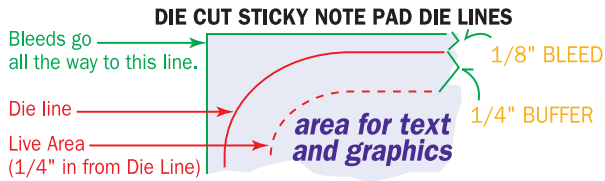

Artwork Template

Item: SND3A25, SND3A50, SND3A100

Size: 2.467" wide x 2.744" high

Imprint Area: 1.967" wide x 2.244" high

Shape: LIGHT BULB

Stock Art: LIGHT BULB & HOT AIR BALLOON

STOCK IMPRINT COLORS

RED	ORANGE	LIGHT ORANGE	YELLOW
LIME	GREEN	FOREST GREEN	TEAL
PURPLE	PLUM	BURGUNDY	MAGENTA
CYAN	BLUE	ROYAL	NAVY
BROWN	WARM GRAY	BLACK	

Colors appear differently on computer monitors & personal laser printers than they will on the final product. **Please request a color proof whenever colors are critical.**

FLOOD COATS - 10% to 30% tints are recommended.

PHANTOMS - 6% - 10% tints work best in most situations. Please note that text often becomes illegible when printed as a phantom.

ADHESIVE EDGE

Stock Art: Light Bulb

Stock Art: Hot Air Balloon