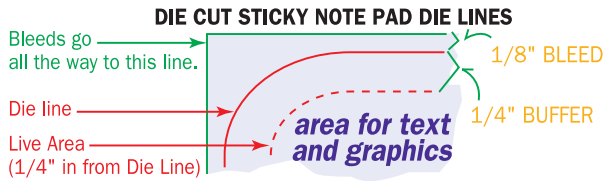

Artwork Template

Item: SND3A25, SND3A50, SND3A100

Size: 2.75" wide x 2.75" high

Imprint Area: 2.5" wide x 2.5" high

Shape: OCTAGON

Stock Art: STOP SIGN

STOCK IMPRINT COLORS

RED	ORANGE	LIGHT ORANGE	YELLOW
LIME	GREEN	FOREST GREEN	TEAL
PURPLE	PLUM	BURGUNDY	MAGENTA
CYAN	BLUE	ROYAL	NAVY
BROWN	WARM GRAY	BLACK	

Colors appear differently on computer monitors & personal laser printers than they will on the final product. **Please request a color proof whenever colors are critical.**

FLOOD COATS - 10% to 30% tints are recommended.