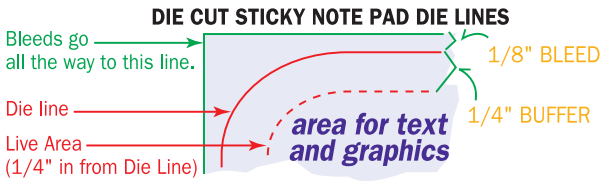

# Artwork Template

Item: SND3A25, SND3A50, SND3A100  
 Size: 2.745" wide x 2.72" high  
 Imprint Area: 2.24" wide x 2.218" high  
 Shape: PIGGY BANK  
 Stock Art: PIGGY BANK

## STOCK IMPRINT COLORS

|        |           |              |         |
|--------|-----------|--------------|---------|
| RED    | ORANGE    | LIGHT ORANGE | YELLOW  |
| LIME   | GREEN     | FOREST GREEN | TEAL    |
| PURPLE | PLUM      | BURGUNDY     | MAGENTA |
| CYAN   | BLUE      | ROYAL        | NAVY    |
| BROWN  | WARM GRAY | BLACK        |         |

Colors appear differently on computer monitors & personal laser printers than they will on the final product. **Please request a color proof whenever colors are critical.**

FLOOD COATS - 10% to 30% tints are recommended.

PHANTOMS - 6% - 10% tints work best in most situations. Please note that text often becomes illegible when printed as a phantom.

ADHESIVE EDGE

Stock Art: Piggy Bank

Ruler in inches: 0, 1, 2, 3, 4, 5, 6, 7