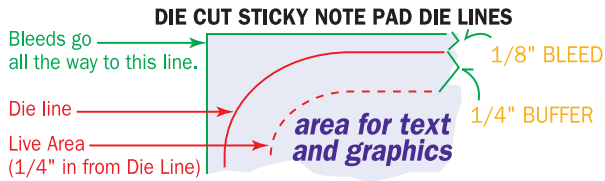

# Artwork Template

Item: SND3A25, SND3A50, SND3A100

Size: 2.724" wide x 2.6" high

Imprint Area: 2.081" wide x 1.986" high

Shape: STAR

Stock Art: STARS

## STOCK IMPRINT COLORS

RED	ORANGE	LIGHT ORANGE	YELLOW
LIME	GREEN	FOREST GREEN	TEAL
PURPLE	PLUM	BURGUNDY	MAGENTA
CYAN	BLUE	ROYAL	NAVY
BROWN	WARM GRAY	BLACK	

Colors appear differently on computer monitors & personal laser printers than they will on the final product. **Please request a color proof whenever colors are critical.**

FLOOD COATS - 10% to 30% tints are recommended.

PHANTOMS - 6% - 10% tints work best in most situations. Please note that text often becomes illegible when printed as a phantom.

ADHESIVE EDGE

Stock Art: Star