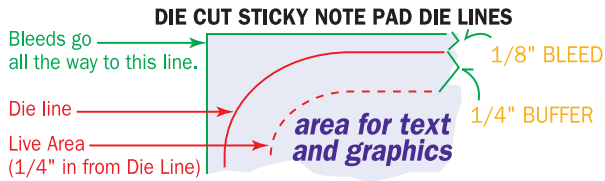

Artwork Template

Item: SND3A25, SND3A50, SND3A100

Size: 2.729" wide x 2.639" high

Imprint Area: 2.341" wide x 2.248" high

Shape: TOOTH

Stock Art: TOOTH

STOCK IMPRINT COLORS

RED	ORANGE	LIGHT ORANGE	YELLOW
LIME	GREEN	FOREST GREEN	TEAL
PURPLE	PLUM	BURGUNDY	MAGENTA
CYAN	BLUE	ROYAL	NAVY
BROWN	WARM GRAY	BLACK	

Colors appear differently on computer monitors & personal laser printers than they will on the final product. **Please request a color proof whenever colors are critical.**

FLOOD COATS - 10% to 30% tints are recommended.

PHANTOMS - 6% - 10% tints work best in most situations. Please note that text often becomes illegible when printed as a phantom.

ADHESIVE EDGE

Stock Art: Tooth