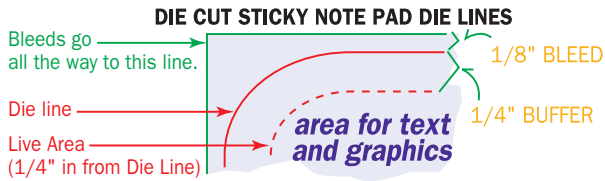

Artwork Template

Item: SND4A25, SND4A50, SND4A100

Size: 3.726" wide x 3.726" high

Imprint Area: 3.204" wide x 2.234" high

Shape: CAR

Stock Art: CAR

STOCK IMPRINT COLORS

RED	ORANGE	LIGHT ORANGE	YELLOW
LIME	GREEN	FOREST GREEN	TEAL
PURPLE	PLUM	BURGUNDY	MAGENTA
CYAN	BLUE	ROYAL	NAVY
BROWN	WARM GRAY	BLACK	

Colors appear differently on computer monitors & personal laser printers than they will on the final product. **Please request a color proof whenever colors are critical.**

FLOOD COATS - 10% to 30% tints are recommended.

PHANTOMS - 6% - 10% tints work best in most situations. Please note that text often becomes illegible when printed as a phantom.

Stock Art: Car