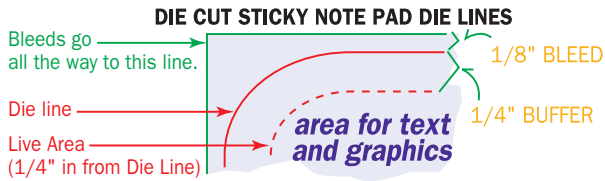

Artwork Template

Item: SND4A25, SND4A50, SND4A100

Size: 3.726" wide x 3.726" high

Imprint Area: 3.204" wide x 2.234" high

Shape: CAR

Stock Art: RACEFLAG ART

STOCK IMPRINT COLORS

RED	ORANGE	LIGHT ORANGE	YELLOW
LIME	GREEN	FOREST GREEN	TEAL
PURPLE	PLUM	BURGUNDY	MAGENTA
CYAN	BLUE	ROYAL	NAVY
BROWN	WARM GRAY	BLACK	

Colors appear differently on computer monitors & personal laser printers than they will on the final product. **Please request a color proof whenever colors are critical.**

FLOOD COATS - 10% to 30% tints are recommended.

PHANTOMS - 6% - 10% tints work best in most situations. Please note that text often becomes illegible when printed as a phantom.

Stock Art: Race Flag