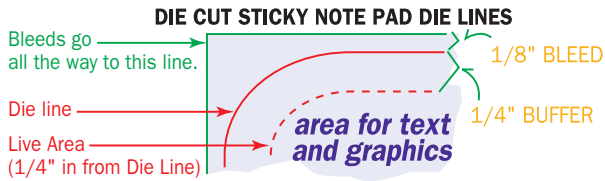

# Artwork Template

Item: SND4A25, SND4A50, SND4A100

Size: 3.75" wide x 2.336" high

Imprint Area: 3.23" wide x 1.84" high

Shape: CELL PHONE

Stock Art: CELL PHONE ART

## STOCK IMPRINT COLORS

RED	ORANGE	LIGHT ORANGE	YELLOW
LIME	GREEN	FOREST GREEN	TEAL
PURPLE	PLUM	BURGUNDY	MAGENTA
CYAN	BLUE	ROYAL	NAVY
BROWN	WARM GRAY	BLACK	

Colors appear differently on computer monitors & personal laser printers than they will on the final product. **Please request a color proof whenever colors are critical.**

FLOOD COATS - 10% to 30% tints are recommended.

PHANTOMS - 6% - 10% tints work best in most situations. Please note that text often becomes illegible when printed as a phantom.