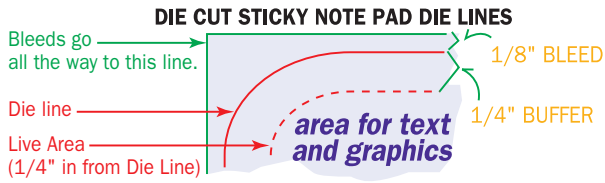

# Artwork Template

Item: SND4A25, SND4A50, SND4A100

Size: 3.75" wide x 2.73" high

Imprint Area: 3.25" wide x 2.23" high

Shape: CYLINDER

Stock Art: PILL BOTTLE

## STOCK IMPRINT COLORS

RED	ORANGE	LIGHT ORANGE	YELLOW
LIME	GREEN	FOREST GREEN	TEAL
PURPLE	PLUM	BURGUNDY	MAGENTA
CYAN	BLUE	ROYAL	NAVY
BROWN	WARM GRAY	BLACK	

Colors appear differently on computer monitors & personal laser printers than they will on the final product. **Please request a color proof whenever colors are critical.**

FLOOD COATS - 10% to 30% tints are recommended.

PHANTOMS - 6% - 10% tints work best in most situations. Please note that text often becomes illegible when printed as a phantom.