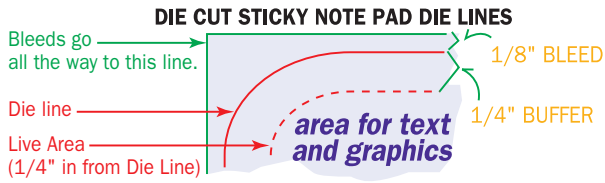

Artwork Template

Item: SND4A25, SND4A50, SND4A100

Size: 3.7" wide x 2.72" high

Imprint Area: 3.2" wide x 2.26" high

Shape: DIAMOND

Stock Art: DIAMOND ART

STOCK IMPRINT COLORS

RED	ORANGE	LIGHT ORANGE	YELLOW
LIME	GREEN	FOREST GREEN	TEAL
PURPLE	PLUM	BURGUNDY	MAGENTA
CYAN	BLUE	ROYAL	NAVY
BROWN	WARM GRAY	BLACK	

Colors appear differently on computer monitors & personal laser printers than they will on the final product. **Please request a color proof whenever colors are critical.**

FLOOD COATS - 10% to 30% tints are recommended.