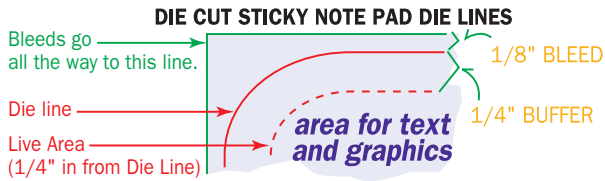

Artwork Template

Item: SND4A25, SND4A50, SND4A100

Size: 3.575" wide x 2.74" high

Imprint Area: 3.2" wide x 2.37" high

Shape: DOLLAR

Stock Art: DOLLAR ART

STOCK IMPRINT COLORS

RED	ORANGE	LIGHT ORANGE	YELLOW
LIME	GREEN	FOREST GREEN	TEAL
PURPLE	PLUM	BURGUNDY	MAGENTA
CYAN	BLUE	ROYAL	NAVY
BROWN	WARM GRAY	BLACK	

Colors appear differently on computer monitors & personal laser printers than they will on the final product. **Please request a color proof whenever colors are critical.**

FLOOD COATS - 10% to 30% tints are recommended.

PHANTOMS - 6% - 10% tints work best in most situations. Please note that text often becomes illegible when printed as a phantom.

Stock Art: Dollar Sign 2