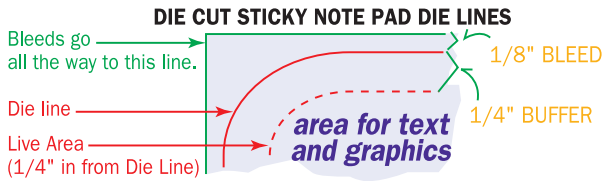

Artwork Template

Item: SND4A25, SND4A50, SND4A100

Size: 3.726" wide x 3.726" high

Imprint Area: 3.204" wide x 2.234" high

Shape: Football

Stock Art: Football

STOCK IMPRINT COLORS

RED	ORANGE	LIGHT ORANGE	YELLOW
LIME	GREEN	FOREST GREEN	TEAL
PURPLE	PLUM	BURGUNDY	MAGENTA
CYAN	BLUE	ROYAL	NAVY
BROWN	WARM GRAY	BLACK	

Colors appear differently on computer monitors & personal laser printers than they will on the final product. **Please request a color proof whenever colors are critical.**

FLOOD COATS - 10% to 30% tints are recommended.