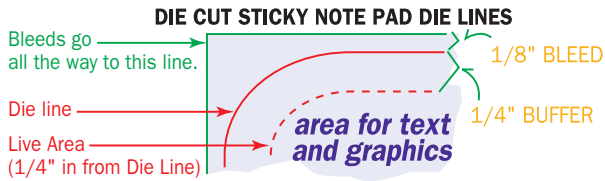

Artwork Template

Item: SND4A25, SND4A50, SND4A100

Size: 3.72" wide x 2.73" high

Imprint Area: 3.22" wide x 2.23" high

Shape: FOOT

Stock Art: FOOT PRINT ART

STOCK IMPRINT COLORS

RED	ORANGE	LIGHT ORANGE	YELLOW
LIME	GREEN	FOREST GREEN	TEAL
PURPLE	PLUM	BURGUNDY	MAGENTA
CYAN	BLUE	ROYAL	NAVY
BROWN	WARM GRAY	BLACK	

Colors appear differently on computer monitors & personal laser printers than they will on the final product. **Please request a color proof whenever colors are critical.**

FLOOD COATS - 10% to 30% tints are recommended.

PHANTOMS - 6% - 10% tints work best in most situations. Please note that text often becomes illegible when printed as a phantom.

Stock Art: Footprint