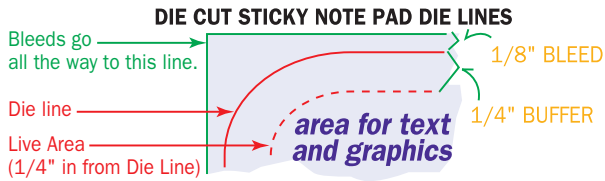

Artwork Template

Item: SND4A25, SND4A50, SND4A100

Size: 3.726" wide x 3.726" high

Imprint Area: 3.204" wide x 2.234" high

Shape: **HAND**

Stock Art: **HAND**

STOCK IMPRINT COLORS

RED	ORANGE	LIGHT ORANGE	YELLOW
LIME	GREEN	FOREST GREEN	TEAL
PURPLE	PLUM	BURGUNDY	MAGENTA
CYAN	BLUE	ROYAL	NAVY
BROWN	WARM GRAY	BLACK	

Colors appear differently on computer monitors & personal laser printers than they will on the final product. **Please request a color proof whenever colors are critical.**

FLOOD COATS - 10% to 30% tints are recommended.