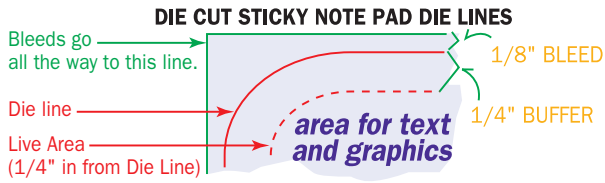

# Artwork Template

Item: SND4A25, SND4A50, SND4A100

Size: 3.75" wide x 2.75" high

Imprint Area: 3.18" wide x 2.24" high

Shape: HOUSE

Stock Art: FLOWERS ART

## STOCK IMPRINT COLORS

RED	ORANGE	LIGHT ORANGE	YELLOW
LIME	GREEN	FOREST GREEN	TEAL
PURPLE	PLUM	BURGUNDY	MAGENTA
CYAN	BLUE	ROYAL	NAVY
BROWN	WARM GRAY	BLACK	

Colors appear differently on computer monitors & personal laser printers than they will on the final product. **Please request a color proof whenever colors are critical.**

FLOOD COATS - 10% to 30% tints are recommended.

PHANTOMS - 6% - 10% tints work best in most situations. Please note that text often becomes illegible when printed as a phantom.