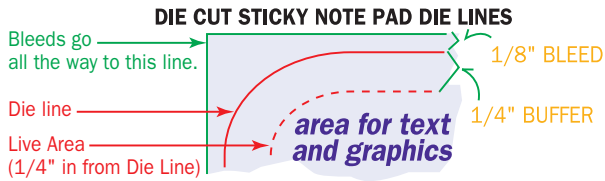

Artwork Template

Item: SND4A25, SND4A50, SND4A100

Size: 3.75" wide x 2.75" high

Imprint Area: 3.25" wide x 2.25" high

Shape: MORTAR AND PESTLE

Stock Art: MORTAR AND PESTLE

STOCK IMPRINT COLORS

RED	ORANGE	LIGHT ORANGE	YELLOW
LIME	GREEN	FOREST GREEN	TEAL
PURPLE	PLUM	BURGUNDY	MAGENTA
CYAN	BLUE	ROYAL	NAVY
BROWN	WARM GRAY	BLACK	

Colors appear differently on computer monitors & personal laser printers than they will on the final product. **Please request a color proof whenever colors are critical.**

FLOOD COATS - 10% to 30% tints are recommended.