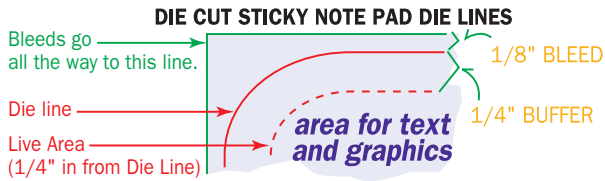

Artwork Template

Item: SND4A25, SND4A50, SND4A100

Size: 3.74" wide x 2.74" high

Imprint Area: 3.25" wide x 2.25" high

Shape: NUMBER 1

Stock Art: DOLLAR SIGN ART

STOCK IMPRINT COLORS

RED	ORANGE	LIGHT ORANGE	YELLOW
LIME	GREEN	FOREST GREEN	TEAL
PURPLE	PLUM	BURGUNDY	MAGENTA
CYAN	BLUE	ROYAL	NAVY
BROWN	WARM GRAY	BLACK	

Colors appear differently on computer monitors & personal laser printers than they will on the final product. **Please request a color proof whenever colors are critical.**

FLOOD COATS - 10% to 30% tints are recommended.

PHANTOMS - 6% - 10% tints work best in most situations. Please note that text often becomes illegible when printed as a phantom.

Stock Art: Dollar Signs