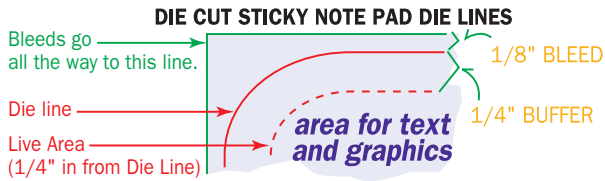

Artwork Template

Item: SND4A25, SND4A50, SND4A100

Size: 3.74" wide x 2.74" high

Imprint Area: 3.25" wide x 2.25" high

Shape: NUMBER 1

Stock Art: DOLLARS ART

STOCK IMPRINT COLORS

RED	ORANGE	LIGHT ORANGE	YELLOW
LIME	GREEN	FOREST GREEN	TEAL
PURPLE	PLUM	BURGUNDY	MAGENTA
CYAN	BLUE	ROYAL	NAVY
BROWN	WARM GRAY	BLACK	

Colors appear differently on computer monitors & personal laser printers than they will on the final product. **Please request a color proof whenever colors are critical.**

FLOOD COATS - 10% to 30% tints are recommended.