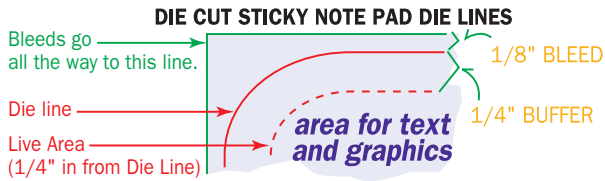

Artwork Template

Item: SND4A25, SND4A50, SND4A100

Size: 3.75" wide x 2.74" high

Imprint Area: 3.25" wide x 2.24" high

Shape: OVAL

Stock Art: CAPSULE ART

STOCK IMPRINT COLORS

RED	ORANGE	LIGHT ORANGE	YELLOW
LIME	GREEN	FOREST GREEN	TEAL
PURPLE	PLUM	BURGUNDY	MAGENTA
CYAN	BLUE	ROYAL	NAVY
BROWN	WARM GRAY	BLACK	

Colors appear differently on computer monitors & personal laser printers than they will on the final product. **Please request a color proof whenever colors are critical.**

FLOOD COATS - 10% to 30% tints are recommended.