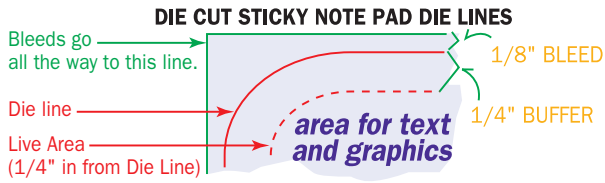

# Artwork Template

Item: SND4A25, SND4A50, SND4A100

Size: 3.75" wide x 2.74" high

Imprint Area: 3.25" wide x 2.24" high

Shape: OVAL

Stock Art: TABLECLOTH ART

## STOCK IMPRINT COLORS

RED	ORANGE	LIGHT ORANGE	YELLOW
LIME	GREEN	FOREST GREEN	TEAL
PURPLE	PLUM	BURGUNDY	MAGENTA
CYAN	BLUE	ROYAL	NAVY
BROWN	WARM GRAY	BLACK	

Colors appear differently on computer monitors & personal laser printers than they will on the final product. **Please request a color proof whenever colors are critical.**

FLOOD COATS - 10% to 30% tints are recommended.

PHANTOMS - 6% - 10% tints work best in most situations. Please note that text often becomes illegible when printed as a phantom.