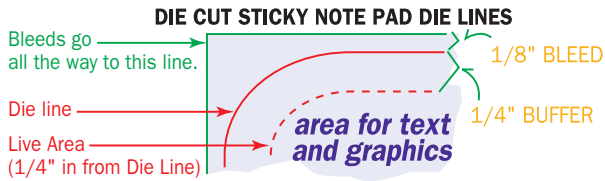

Artwork Template

Item: SND4A25, SND4A50, SND4A100

Size: 3.75" wide x 2.74" high

Imprint Area: 3.25" wide x 2.24" high

Shape: OVAL

Stock Art: WATER ART

STOCK IMPRINT COLORS

RED	ORANGE	LIGHT ORANGE	YELLOW
LIME	GREEN	FOREST GREEN	TEAL
PURPLE	PLUM	BURGUNDY	MAGENTA
CYAN	BLUE	ROYAL	NAVY
BROWN	WARM GRAY	BLACK	

Colors appear differently on computer monitors & personal laser printers than they will on the final product. **Please request a color proof whenever colors are critical.**

FLOOD COATS - 10% to 30% tints are recommended.

PHANTOMS - 6% - 10% tints work best in most situations. Please note that text often becomes illegible when printed as a phantom.

Stock Art: Water