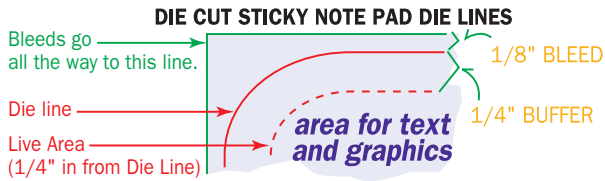

Artwork Template

Item: SND4A25, SND4A50, SND4A100

Size: 3.75" wide x 2.74" high

Imprint Area: 3.34" wide x 2.40" high

Shape: PACKAGE

Stock Art: PACKAGE

STOCK IMPRINT COLORS

RED	ORANGE	LIGHT ORANGE	YELLOW
LIME	GREEN	FOREST GREEN	TEAL
PURPLE	PLUM	BURGUNDY	MAGENTA
CYAN	BLUE	ROYAL	NAVY
BROWN	WARM GRAY	BLACK	

Colors appear differently on computer monitors & personal laser printers than they will on the final product. **Please request a color proof whenever colors are critical.**

FLOOD COATS - 10% to 30% tints are recommended.