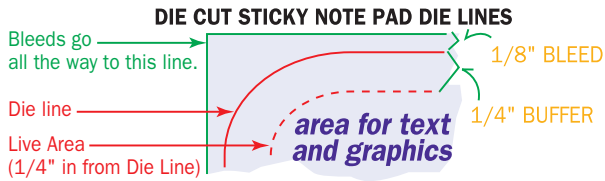

Artwork Template

Item: SND4A25, SND4A50, SND4A100

Size: 3.726" wide x 3.726" high

Imprint Area: 3.204" wide x 2.234" high

Shape: Plaque

Stock Art: Plaque

STOCK IMPRINT COLORS

RED	ORANGE	LIGHT ORANGE	YELLOW
LIME	GREEN	FOREST GREEN	TEAL
PURPLE	PLUM	BURGUNDY	MAGENTA
CYAN	BLUE	ROYAL	NAVY
BROWN	WARM GRAY	BLACK	

Colors appear differently on computer monitors & personal laser printers than they will on the final product. **Please request a color proof whenever colors are critical.**

FLOOD COATS - 10% to 30% tints are recommended.

PHANTOMS - 6% - 10% tints work best in most situations. Please note that text often becomes illegible when printed as a phantom.

Stock Art: **Plaque**