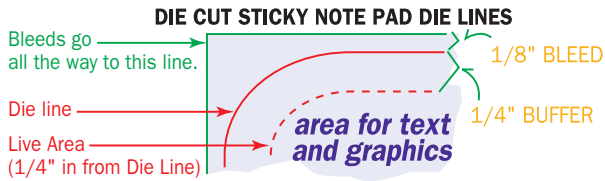

Artwork Template

Item: SND4A25, SND4A50, SND4A100

Size: 3.75" wide x 2.75" high

Imprint Area: 3.25" wide x 2.22" high

Shape: RECTANGLE

Stock Art: COUPON ART

STOCK IMPRINT COLORS

RED	ORANGE	LIGHT ORANGE	YELLOW
LIME	GREEN	FOREST GREEN	TEAL
PURPLE	PLUM	BURGUNDY	MAGENTA
CYAN	BLUE	ROYAL	NAVY
BROWN	WARM GRAY	BLACK	

Colors appear differently on computer monitors & personal laser printers than they will on the final product. **Please request a color proof whenever colors are critical.**

FLOOD COATS - 10% to 30% tints are recommended.