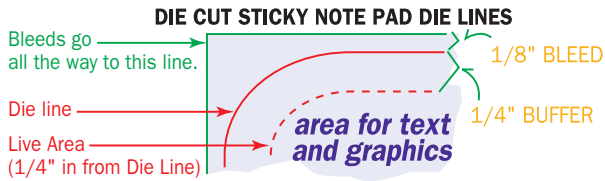

Artwork Template

Item: SND4A25, SND4A50, SND4A100

Size: 3.71" wide x 2.74" high

Imprint Area: 3.21" wide x 2.24" high

Shape: SHOPPING BAG

Stock Art: SHOPPING BAG

STOCK IMPRINT COLORS

RED	ORANGE	LIGHT ORANGE	YELLOW
LIME	GREEN	FOREST GREEN	TEAL
PURPLE	PLUM	BURGUNDY	MAGENTA
CYAN	BLUE	ROYAL	NAVY
BROWN	WARM GRAY	BLACK	

Colors appear differently on computer monitors & personal laser printers than they will on the final product. **Please request a color proof whenever colors are critical.**

FLOOD COATS - 10% to 30% tints are recommended.

PHANTOMS - 6% - 10% tints work best in most situations. Please note that text often becomes illegible when printed as a phantom.

Stock Art: Shopping Bag