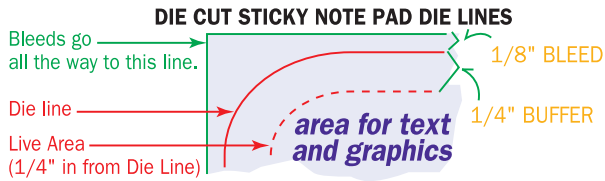

Artwork Template

Item: SND4A25, SND4A50, SND4A100

Size: 3.726" wide x 3.726" high

Imprint Area: 3.204" wide x 2.234" high

Shape: Table Setting

Stock Art: Table Setting

STOCK IMPRINT COLORS

RED	ORANGE	LIGHT ORANGE	YELLOW
LIME	GREEN	FOREST GREEN	TEAL
PURPLE	PLUM	BURGUNDY	MAGENTA
CYAN	BLUE	ROYAL	NAVY
BROWN	WARM GRAY	BLACK	

Colors appear differently on computer monitors & personal laser printers than they will on the final product. **Please request a color proof whenever colors are critical.**

FLOOD COATS - 10% to 30% tints are recommended.

PHANTOMS - 6% - 10% tints work best in most situations. Please note that text often becomes illegible when printed as a phantom.

Stock Art: Table Setting