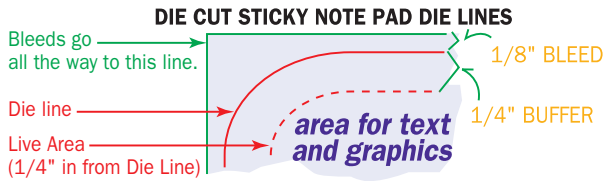

Artwork Template

Item: SND4A25, SND4A50, SND4A100
 Size: 3.726" wide x 3.726" high
 Imprint Area: 3.204" wide x 2.234" high
 Shape: THUMBS UP
 Stock Art: THUMBS UP

STOCK IMPRINT COLORS

RED	ORANGE	LIGHT ORANGE	YELLOW
LIME	GREEN	FOREST GREEN	TEAL
PURPLE	PLUM	BURGUNDY	MAGENTA
CYAN	BLUE	ROYAL	NAVY
BROWN	WARM GRAY	BLACK	

Colors appear differently on computer monitors & personal laser printers than they will on the final product. **Please request a color proof whenever colors are critical.**

FLOOD COATS - 10% to 30% tints are recommended.