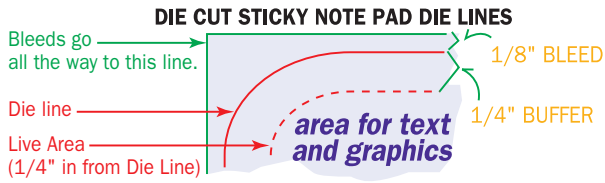

Artwork Template

Item: SND4A25, SND4A50, SND4A100

Size: 3.64" wide x 2.74" high

Imprint Area: 3" wide x 2.26" high

Shape: TRIANGLE

Stock Art: YIELD SIGN ART

STOCK IMPRINT COLORS

RED	ORANGE	LIGHT ORANGE	YELLOW
LIME	GREEN	FOREST GREEN	TEAL
PURPLE	PLUM	BURGUNDY	MAGENTA
CYAN	BLUE	ROYAL	NAVY
BROWN	WARM GRAY	BLACK	

Colors appear differently on computer monitors & personal laser printers than they will on the final product. **Please request a color proof whenever colors are critical.**

FLOOD COATS - 10% to 30% tints are recommended.

PHANTOMS - 6% - 10% tints work best in most situations. Please note that text often becomes illegible when printed as a phantom.

Stock Art: Yield Sign