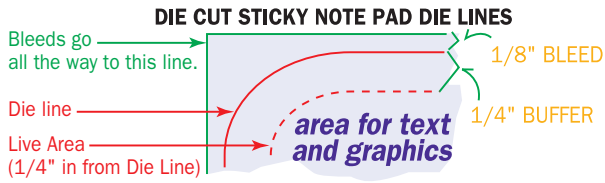

# Artwork Template

Item: SND4A25, SND4A50, SND4A100

Size: 3.75" wide x 2.75" high

Imprint Area: 3.13" wide x 2.25" high

Shape: TRUCK

Stock Art: TRUCK ART

## STOCK IMPRINT COLORS

RED	ORANGE	LIGHT ORANGE	YELLOW
LIME	GREEN	FOREST GREEN	TEAL
PURPLE	PLUM	BURGUNDY	MAGENTA
CYAN	BLUE	ROYAL	NAVY
BROWN	WARM GRAY	BLACK	

Colors appear differently on computer monitors & personal laser printers than they will on the final product. **Please request a color proof whenever colors are critical.**

FLOOD COATS - 10% to 30% tints are recommended.

PHANTOMS - 6% - 10% tints work best in most situations. Please note that text often becomes illegible when printed as a phantom.