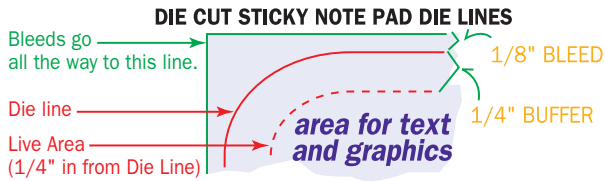

Artwork Template

Item: SND4A25, SND4A50, SND4A100

Size: 3.75" wide x 2.73" high

Imprint Area: 3.25" wide x 2.23" high

Shape: TUBE

Stock Art: PHARM TUBE

STOCK IMPRINT COLORS

RED	ORANGE	LIGHT ORANGE	YELLOW
LIME	GREEN	FOREST GREEN	TEAL
PURPLE	PLUM	BURGUNDY	MAGENTA
CYAN	BLUE	ROYAL	NAVY
BROWN	WARM GRAY	BLACK	

Colors appear differently on computer monitors & personal laser printers than they will on the final product. **Please request a color proof whenever colors are critical.**

FLOOD COATS - 10% to 30% tints are recommended.

PHANTOMS - 6% - 10% tints work best in most situations. Please note that text often becomes illegible when printed as a phantom.

Stock Art: Pharm Tube