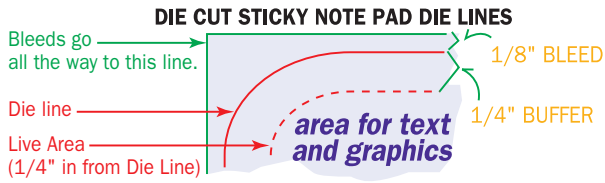

Artwork Template

Item: SND4A25, SND4A50, SND4A100

Size: 3.75" wide x 2.75" high

Imprint Area: 3.18" wide x 2.13" high

Shape: USA

Stock Art: WAVING FLAG ART

STOCK IMPRINT COLORS

RED	ORANGE	LIGHT ORANGE	YELLOW
LIME	GREEN	FOREST GREEN	TEAL
PURPLE	PLUM	BURGUNDY	MAGENTA
CYAN	BLUE	ROYAL	NAVY
BROWN	WARM GRAY	BLACK	

Colors appear differently on computer monitors & personal laser printers than they will on the final product. **Please request a color proof whenever colors are critical.**

FLOOD COATS - 10% to 30% tints are recommended.