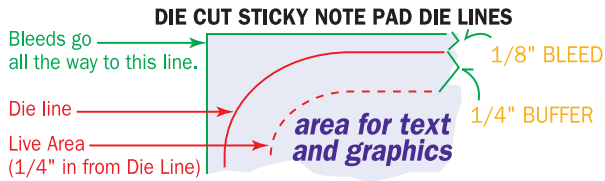

# Artwork Template

Item: SND4B25, SND4B50, SND4B100

Size: 3.73" wide x 5.74" high

Imprint Area: 3.23" wide x 5.24" high

Shape: PIZZA

Stock Art: DELUXE PIZZA ART

## STOCK IMPRINT COLORS

RED	ORANGE	LIGHT ORANGE	YELLOW
LIME	GREEN	FOREST GREEN	TEAL
PURPLE	PLUM	BURGUNDY	MAGENTA
CYAN	BLUE	ROYAL	NAVY
BROWN	WARM GRAY	BLACK	

Colors appear differently on computer monitors & personal laser printers than they will on the final product. **Please request a color proof whenever colors are critical.**

FLOOD COATS - 10% to 30% tints are recommended.

PHANTOMS - 6% - 10% tints work best in most situations. Please note that text often becomes illegible when printed as a phantom.