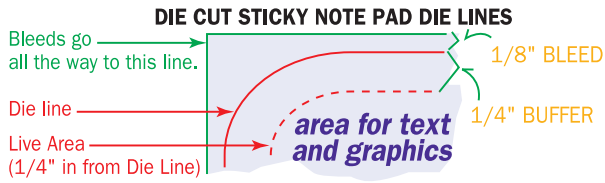

# Artwork Template

Item: SND4B25, SND4B50, SND4B100

Size: 3.73" wide x 5.74" high

Imprint Area: 3.23" wide x 5.21" high

Shape: RIBBON

Stock Art: PINK RIBBON

## STOCK IMPRINT COLORS

RED	ORANGE	LIGHT ORANGE	YELLOW
LIME	GREEN	FOREST GREEN	TEAL
PURPLE	PLUM	BURGUNDY	MAGENTA
CYAN	BLUE	ROYAL	NAVY
BROWN	WARM GRAY	BLACK	

Colors appear differently on computer monitors & personal laser printers than they will on the final product. **Please request a color proof whenever colors are critical.**

FLOOD COATS - 10% to 30% tints are recommended.

PHANTOMS - 6% - 10% tints work best in most situations. Please note that text often becomes illegible when printed as a phantom.