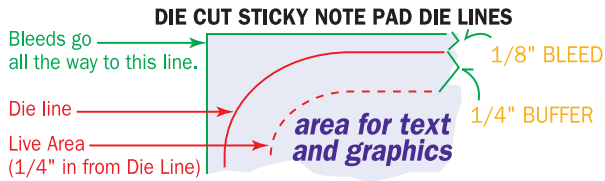

# Artwork Template

Item: SND4B25, SND4B50, SND4B100

Size: 3.73" wide x 5.74" high

Imprint Area: 3.23" wide x 5.21" high

Shape: RIBBON

Stock Art:

## STOCK IMPRINT COLORS

RED	ORANGE	LIGHT ORANGE	YELLOW
LIME	GREEN	FOREST GREEN	TEAL
PURPLE	PLUM	BURGUNDY	MAGENTA
CYAN	BLUE	ROYAL	NAVY
BROWN	WARM GRAY	BLACK	

Colors appear differently on computer monitors & personal laser printers than they will on the final product. **Please request a color proof whenever colors are critical.**

FLOOD COATS - 10% to 30% tints are recommended.

PHANTOMS - 6% - 10% tints work best in most situations. Please note that text often becomes illegible when printed as a phantom.