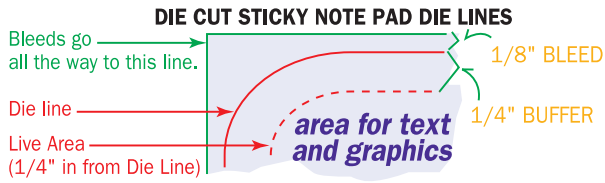

# Artwork Template

Item: SND4B25, SND4B50, SND4B100

Size: 3.74" wide x 4.51" high

Imprint Area: 3.24" wide x 4" high

Shape: SHIRT

Stock Art: HAWAIIAN SHIRT

## STOCK IMPRINT COLORS

RED	ORANGE	LIGHT ORANGE	YELLOW
LIME	GREEN	FOREST GREEN	TEAL
PURPLE	PLUM	BURGUNDY	MAGENTA
CYAN	BLUE	ROYAL	NAVY
BROWN	WARM GRAY	BLACK	

Colors appear differently on computer monitors & personal laser printers than they will on the final product. **Please request a color proof whenever colors are critical.**

FLOOD COATS - 10% to 30% tints are recommended.

PHANTOMS - 6% - 10% tints work best in most situations. Please note that text often becomes illegible when printed as a phantom.