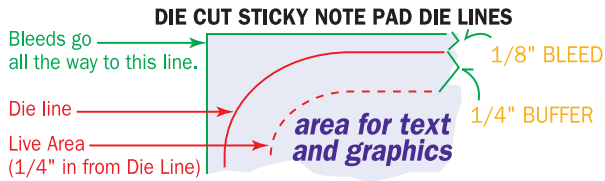

Artwork Template

Item: SND4B25, SND4B50, SND4B100

Size: 3.74" wide x 4.51" high

Imprint Area: 3.24" wide x 4" high

Shape: SHIRT

Stock Art: PINK SCRUBS

STOCK IMPRINT COLORS

RED	ORANGE	LIGHT ORANGE	YELLOW
LIME	GREEN	FOREST GREEN	TEAL
PURPLE	PLUM	BURGUNDY	MAGENTA
CYAN	BLUE	ROYAL	NAVY
BROWN	WARM GRAY	BLACK	

Colors appear differently on computer monitors & personal laser printers than they will on the final product. **Please request a color proof whenever colors are critical.**

FLOOD COATS - 10% to 30% tints are recommended.