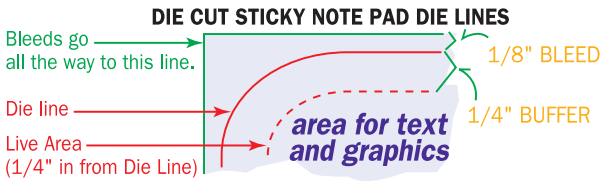

# Artwork Template

Item: SND5A25, SND5A50, SND5A100  
 Size: 4.646" wide x 2.72" High  
 Imprint Area: 4.146" wide x 2.22" High  
 Shape: SUNGLASSES  
 Stock Art: SUNGLASSES

## STOCK IMPRINT COLORS

RED	ORANGE	LIGHT ORANGE	YELLOW
LIME	GREEN	FOREST GREEN	TEAL
PURPLE	PLUM	BURGUNDY	MAGENTA
CYAN	BLUE	ROYAL	NAVY
BROWN	WARM GRAY	BLACK	

Colors appear differently on computer monitors & personal laser printers than they will on the final product. **Please request a color proof whenever colors are critical.**

FLOOD COATS - 10% to 30% tints are recommended.

PHANTOMS - 6% - 10% tints work best in most situations. Please note that text often becomes illegible when printed as a phantom.