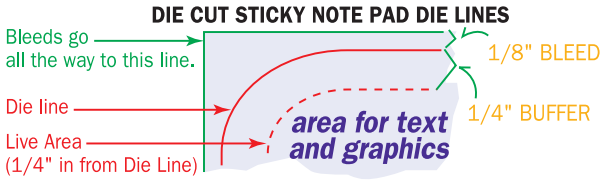

# Artwork Template

Item: SND5A25, SND5A50, SND5A100  
 Size: 4.706" wide x 2.761" High  
 Imprint Area: 4.223" wide x 2.278" High  
 Shape: VAN  
 Stock Art: VAN

## STOCK IMPRINT COLORS

RED	ORANGE	LIGHT ORANGE	YELLOW
LIME	GREEN	FOREST GREEN	TEAL
PURPLE	PLUM	BURGUNDY	MAGENTA
CYAN	BLUE	ROYAL	NAVY
BROWN	WARM GRAY	BLACK	

Colors appear differently on computer monitors & personal laser printers than they will on the final product. **Please request a color proof whenever colors are critical.**

FLOOD COATS - 10% to 30% tints are recommended.

PHANTOMS - 6% - 10% tints work best in most situations. Please note that text often becomes illegible when printed as a phantom.