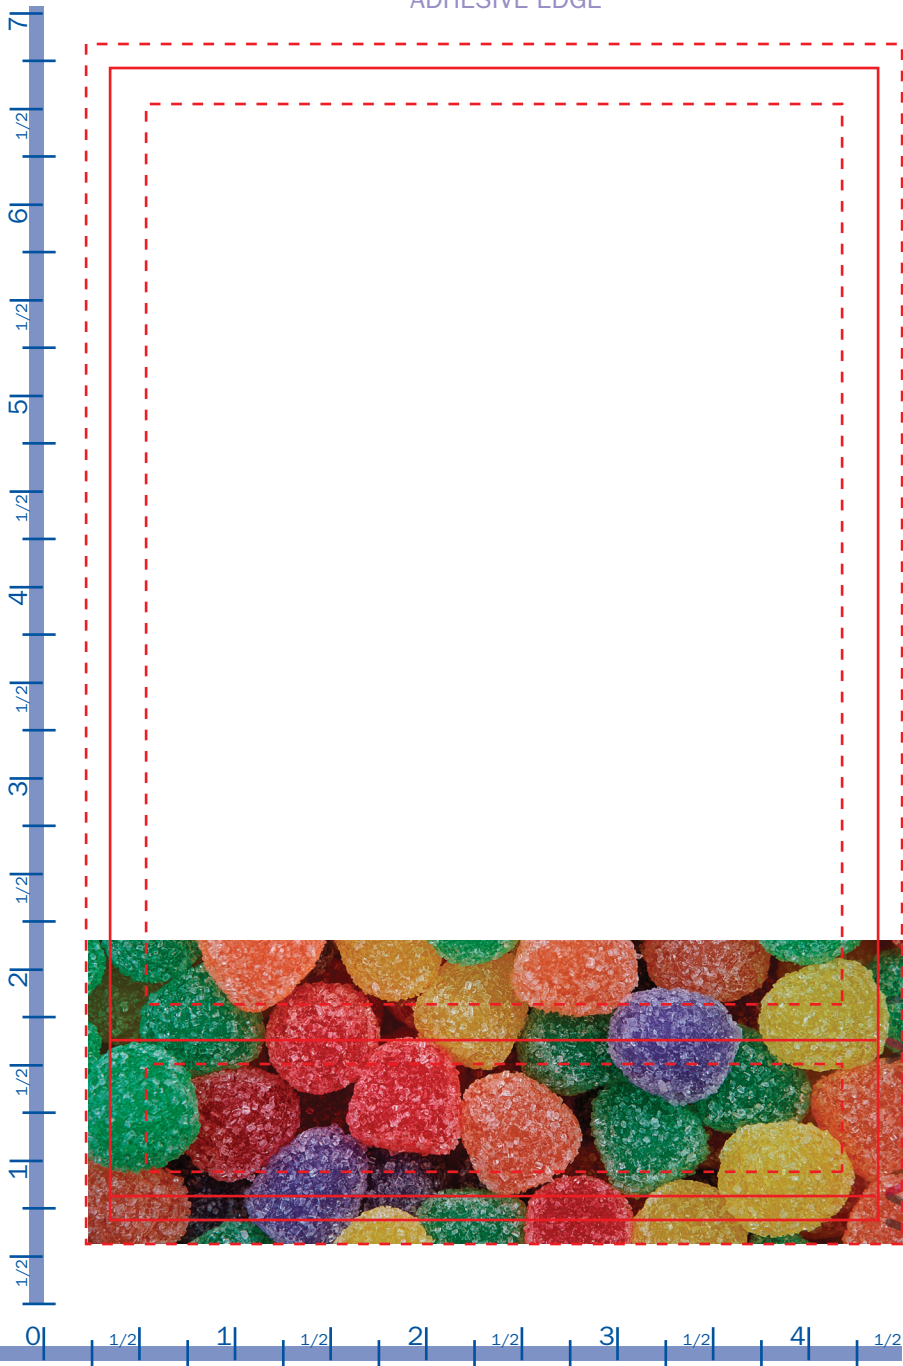

Artwork Template

UPDATE: 20-MAY-08

Item: Beveled Notepad

Size: 4" x 5.875"

Stock Art: **Gumdrops** 300 dpi file

Use this template to develop artwork for your BIC Magnet order! Simply download this page to your computer. You can open this page with Adobe Illustrator (version 10 or later) and position your artwork on the template; even create several variations. Then just print them out on your printer or save them as PDF files to e-mail to your client as spec samples.

ADHESIVE EDGE

STOCK IMPRINT COLORS

RED	ORANGE	LIGHT ORANGE	YELLOW
LIME	GREEN	FOREST GREEN	TEAL
PURPLE	PLUM	BURGUNDY	MAGENTA
CYAN	BLUE	ROYAL	NAVY
BROWN	WARM GRAY	BLACK	

Colors appear differently on computer monitors & personal laser printers than they will on the final product.

Top Sheet will be 4" x 5.063"

Top Sheet live area: 3.625" x 4.689"

Bottom Sheet will be 4" x 5.875"

Bottom Sheet live area: 3.625" x 5.561"

ONLY art that BLEEDS from the TOP PAD down through the BEVELED AREA can go here.

BEVELED EDGE

live area: 3.625" x .561"

with a bleed: 4" X .812"

We ALWAYS TRIM this bottom 1/8" off. The final pad size is 4" x 5.875".