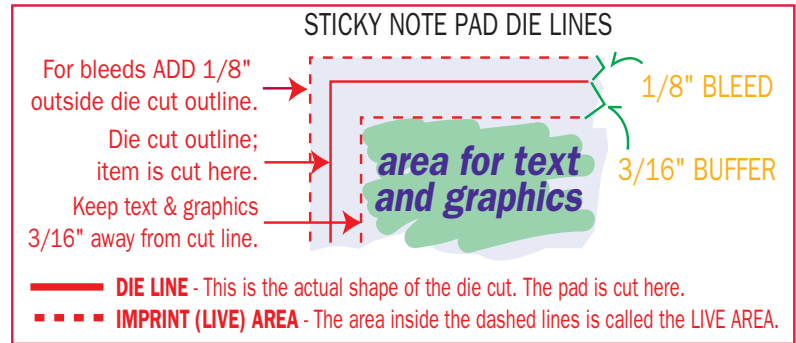

Artwork Template

UPDATE: 20-MAY-08

Item: Beveled Notepad

Size: 4" x 5.875"

Stock Art: **Gumdrops** 300 dpi file

Use this template to develop artwork for your BIC Magnet order! Simply download this page to your computer. You can open this page with Adobe Illustrator (version 10 or later) and position your artwork on the template; even create several variations. Then just print them out on your printer or save them as PDF files to e-mail to your client as spec samples.

ADHESIVE EDGE

STOCK IMPRINT COLORS

RED	ORANGE	LIGHT ORANGE	YELLOW
LIME	GREEN	FOREST GREEN	TEAL
PURPLE	PLUM	BURGUNDY	MAGENTA
CYAN	BLUE	ROYAL	NAVY
BROWN	WARM GRAY	BLACK	

Colors appear differently on computer monitors & personal laser printers than they will on the final product.

Top Sheet will be 4" x 5.063"

Top Sheet live area: 3.625" x 4.689"

Bottom Sheet will be 4" x 5.875"

Bottom Sheet live area: 3.625" x 5.561"

ONLY art that BLEEDS from the TOP PAD down through the BEVELED AREA can go here.

BEVELED EDGE

live area: 3.625" x .561"

with a bleed: 4" X .812"

We ALWAYS TRIM this bottom 1/8" off. The final pad size is 4" x 5.875".