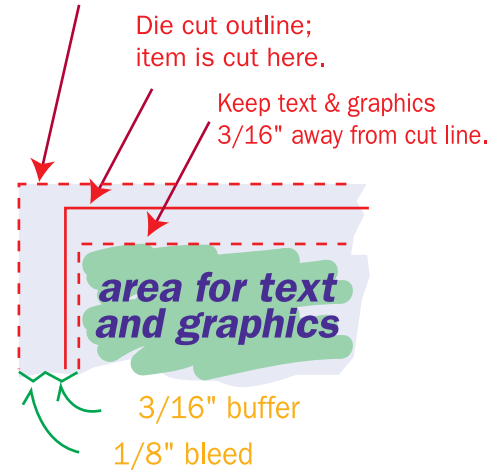

Artwork Template

Item: NS4A6A25, NS4A6A50
Size: 4" wide x 6" high
Imprint Area: 3.625" wide x 5.625" high

STOCK IMPRINT COLORS

RED	ORANGE	LIGHT ORANGE	YELLOW
LIME	GREEN	FOREST GREEN	TEAL
PURPLE	PLUM	BURGUNDY	MAGENTA
CYAN	BLUE	ROYAL	NAVY
BROWN	WARM GRAY	BLACK	

*Colors appear differently on computer monitors & personal laser printers than they will on the final product. **Please request a color proof whenever colors are critical.***

FLOOD COATS - 10% to 30% tints are recommended.

PHANTOMS - 6% -10% tints work best in most situations. Please note that text often becomes illegible when printed as a phantom.

STANDARD STICKY NOTE PAD DIE LINES

For bleeds ADD 1/8" outside die cut outline.

Glue Edge